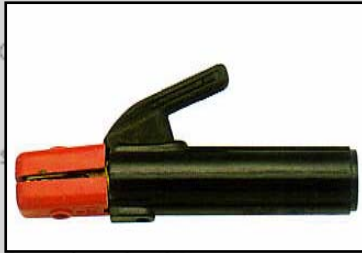

Your Reliable Alternative

Italy Type 02

Holland

Normal

Italy Type 01

Welding Cable Connector

Electrode Dryer/Oven