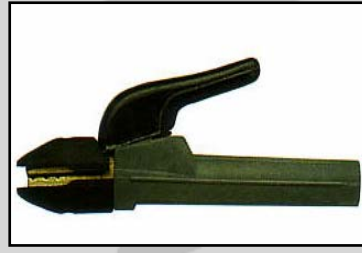

Your Reliable Alternative

Italy Type 02

Holland

Normal

Italy Type 01

Welding Cable Connector

Electrode Dryer/Oven